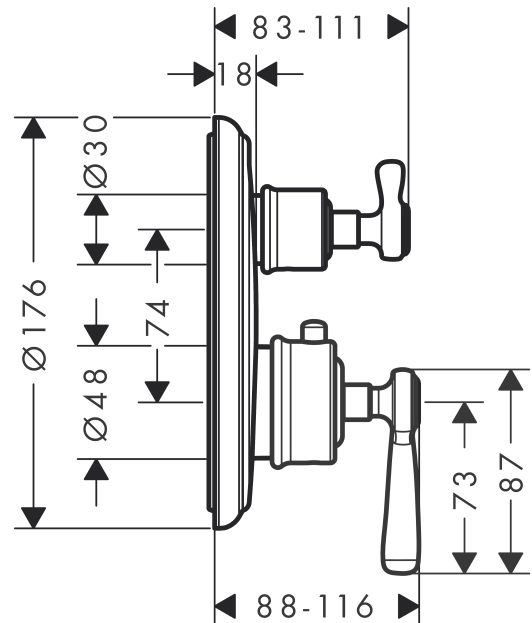

## AXOR Montreux

Thermostat for concealed installation with lever handle and shut-off valve

Surfaces: **Chrome** Article Number: **16801000**

### Description

#### product features

- 1 outlet
- flow rate at 3 bar: 26 l/min
- thermostat cartridge, ceramic valves 90°
- min. operating pressure: 1 bar
- max. operating pressure: 10 bar
- safety lock at 40° C
- temperature limitation adjustable
- non-return valve
- with silencer
- connection type: basic set

### Scale drawing